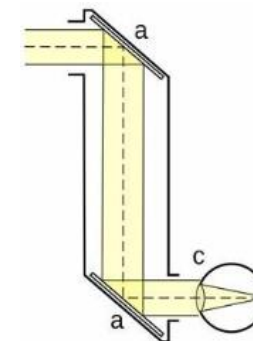

Key Vocabulary	Definition
artificial source	This would be something that emits light and would not be natural. It could be a light bulb.
darkness	The absence of light.
illumination	Lighting or light.
iris	The coloured part of the eye.
lens	A part of the eye which refracts the light rays onto the back of the eye.
opaque	An object that blocks light. We cannot see through it.
periscope	A device with mirrors at 45° so that it can use light to see over or around objects.
prism	A 3D shape with two end faces and parallel rectilinear sides between them. It can be used to refract light.
refract	When water, air or glass makes a ray of light change direction after it enters at an angle.
retina	The layer at the back of the eye.
shadow	A shape made by something coming between the light source and the surface it is projected onto.
transparent	An object which light can pass through. We can see objects clearly through it.
white light	Scientists describe the sun light as white light. It is light at different wavelengths together. When they have been refracted, it forms a rainbow.

Refraction

Light is refracted when it enters a material like water or glass.

Depending on the density of the material, light will reduce in speed as it travels through, causing it to change direction.

This could refract white light into the different colours.

Periscope

A periscope is a device which is used to help people see around corners or over the top of something.

It is used in submarines and was widely used during WWI where putting one's head over the parapet was dangerous as they were at risk of being shot.