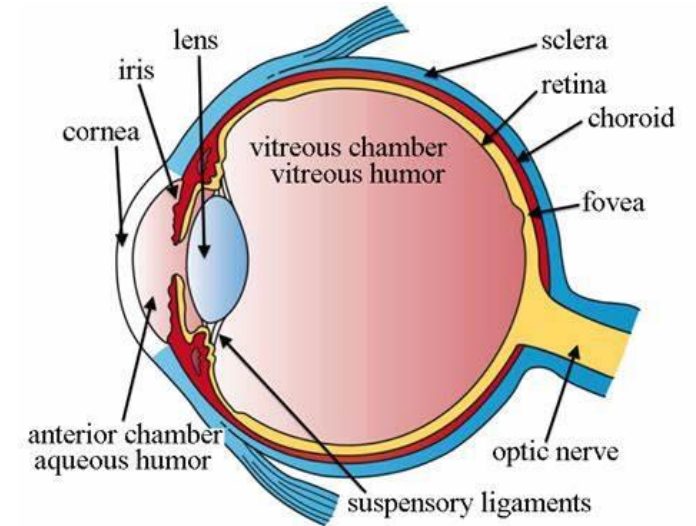

Year 6
Science
Summer 2

Light

Parts of the eye

An image is seen because light travels through the cornea and is focussed by the lens on the retina. Our brain then interprets these image using cones and rods.

Key Vocabulary	Definition
artificial source	This would be something that emits light and would not be natural. It could be a light bulb.
darkness	The absence of light.
illumination	Lighting or light.
iris	The coloured part of the eye.
lens	A part of the eye which refracts the light rays onto the back of the eye.
opaque	An object that blocks light. We cannot see through it.
periscope	A device with mirrors at 45° so that it can use light to see over or around objects.
prism	A 3D shape with two end faces and parallel rectilinear sides between them. It can be used to refract light.
refract	When water, air or glass makes a ray of light change direction after it enters at an angle.
retina	The layer at the back of the eye.
shadow	A shape made by something coming between the light source and the surface it is projected onto.
transparent	An object which light can pass through. We can see objects clearly through it.
white light	Scientists describe the sun light as white light. It is light at different wavelengths together. When they have been refracted, it forms a rainbow.

Refraction

Light is refracted when it enters a material like water or glass.

Depending on the density of the material, light will reduce in speed as it travels through, causing it to change direction.

This could refract white light into the different colours.

Periscope

A periscope is a device which is used to help people see around corners or over the top of something.

It is used in submarines and was widely used during WWI where putting one's head over the parapet was dangerous as they were at risk of being shot.